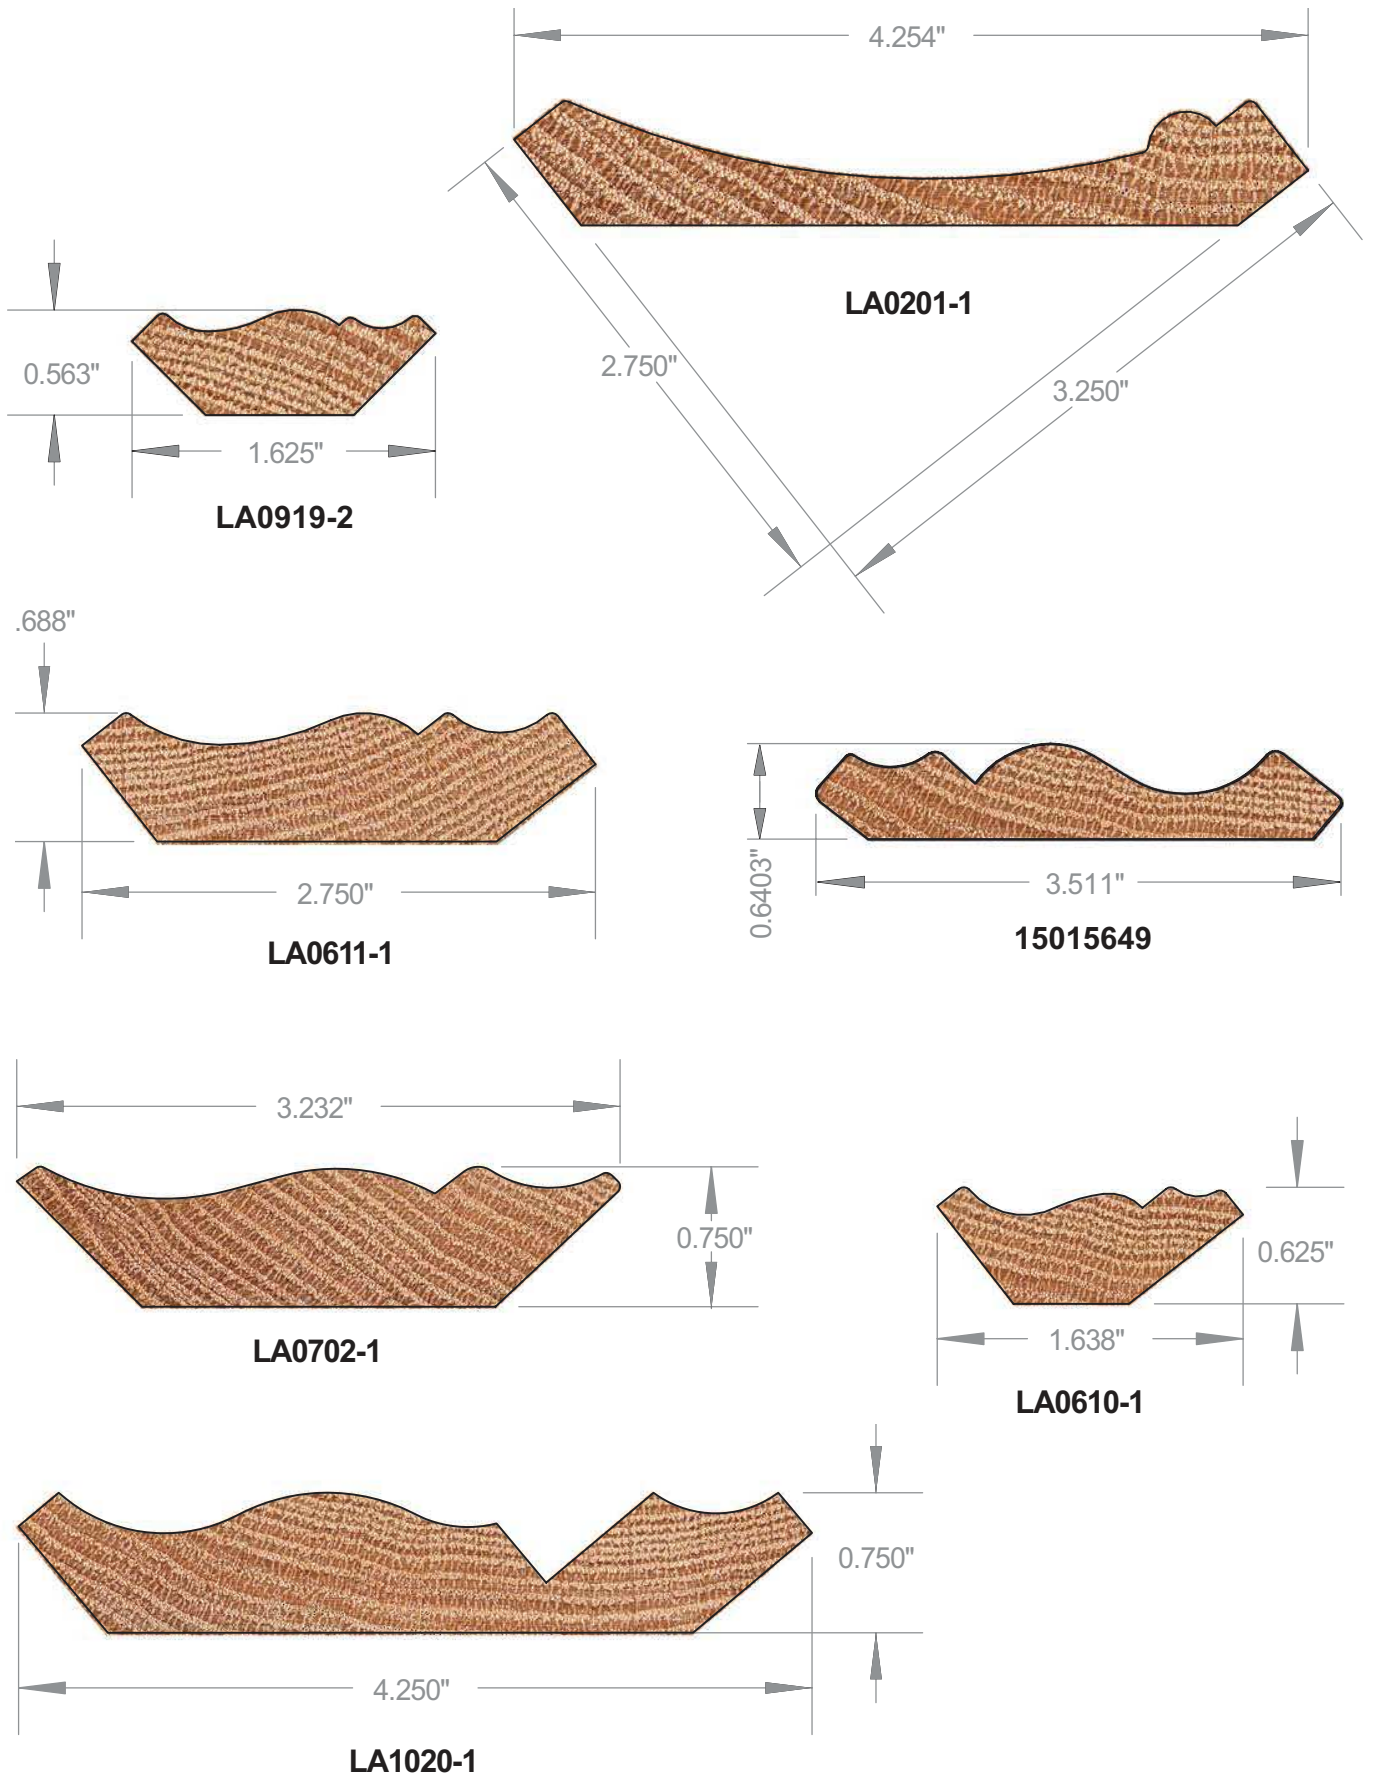

Crown Moulding | 3

LAKE AREA MOULDINGS PLUS

Crown Moulding | 4

LAKE AREA MOULDINGS PLUS

12002330

LA0331-1

15015635

15015654

LA1211-1

LA1120-1

PLEASE NOTE: All moulding configurations feature dimensionally accurate sizes "as noted" on each drawing, however some catalog drawings may not be shown in exact proportional scale.

Crown Moulding | 5

LAKE AREA MOULDINGS PLUS