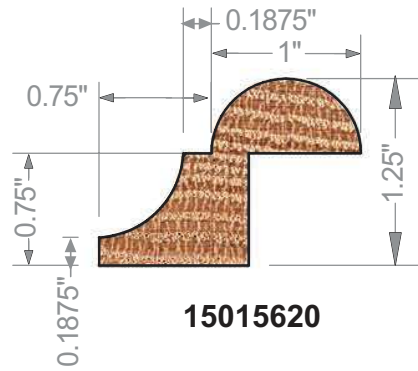

Lip Trim | 14

LAKE AREA MOULDINGS PLUS

15015620