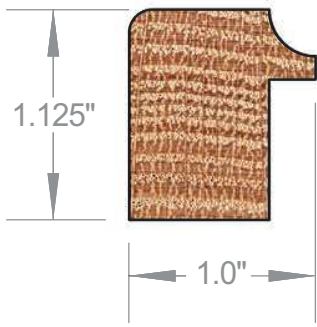

Lip Trim | 14

LAKE AREA MOULDINGS PLUS

LA0524-1