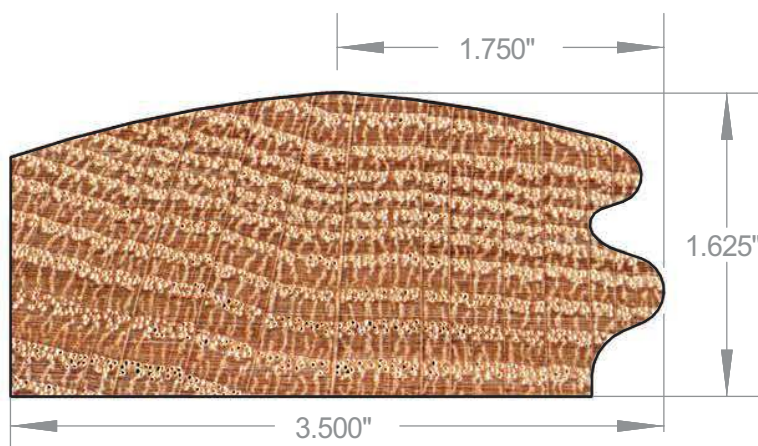

Miscellaneous Configuration | 19

LAKE AREA MOULDINGS PLUS

14015206
Brick Mould

15015609
Brick Mould

15015626
Handrail

LA0123-1
Handrail

LA0708-1
Handrail

15015619

15015631
Doorstop

15015637
Shoe Mould

15015617

15015616
Shoe Mould

LA0515-1

LA1121-2
Inside Corner

PLEASE NOTE: All moulding configurations feature dimensionally accurate sizes "as noted" on each drawing, however some catalog drawings may not be shown in exact proportional scale.

LA0828-3

LA0109-1

PLEASE NOTE: All moulding configurations feature dimensionally accurate sizes "as noted" on each drawing, however some catalog drawings may not be shown in exact proportional scale.

LA0109-2