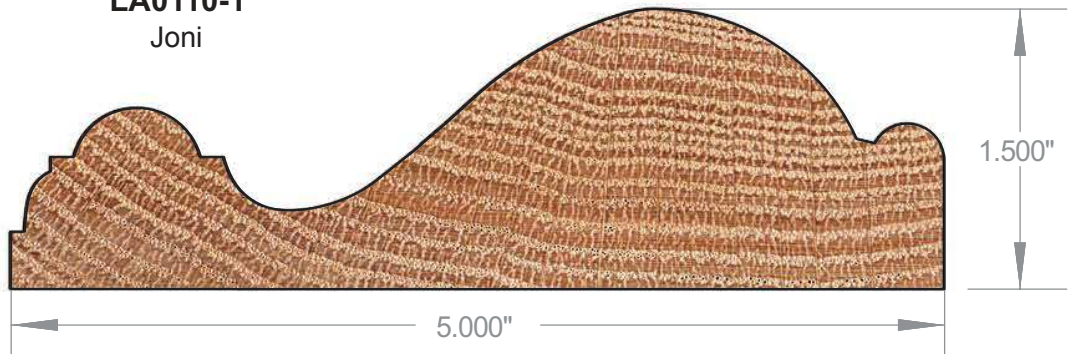

LA0802-1

Miscellaneous Configuration | 20

LAKE AREA MOULDINGS PLUS

LA0110-1
Joni

15015647

LA0809-1
Mantle Mould

15015606
Doorstop

LA1028-1

15015631
Doorstop

15015637
Shoe Mould

15015617

15015616
Shoe Mould

LA0515-1

LA1121-2
Inside Corner

PLEASE NOTE: All moulding configurations feature dimensionally accurate sizes "as noted" on each drawing, however some catalog drawings may not be shown in exact proportional scale.