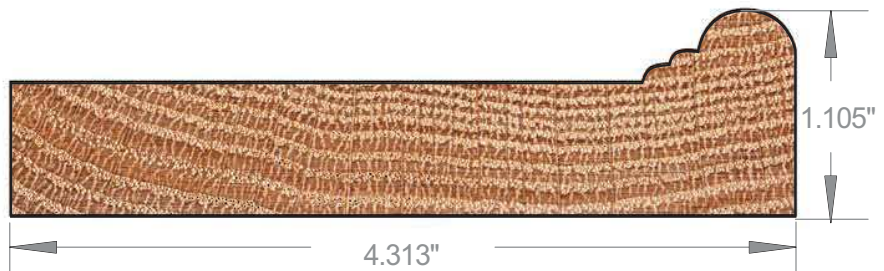

LA0802-1

Miscellaneous Configuration | 20

LAKE AREA MOULDINGS PLUS

LA0110-1
Joni

15015647

LA0809-1
Mantle Mould

15015606
Doorstop

LA1028-1

15015631
Doorstop

15015637
Shoe Mould

15015617

15015616
Shoe Mould

LA0515-1

LA1121-2
Inside Corner

PLEASE NOTE: All moulding configurations feature dimensionally accurate sizes "as noted" on each drawing, however some catalog drawings may not be shown in exact proportional scale.