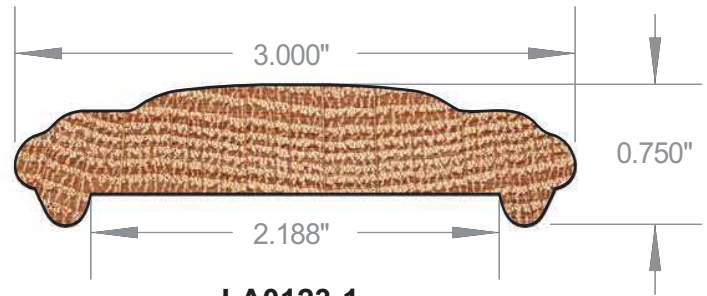

Miscellaneous Configuration | 19

LAKE AREA MOULDINGS PLUS

14015206
Brick Mould

15015609
Brick Mould

15015626
Handrail

LA0123-1
Handrail

LA0708-1
Handrail

15015619

15015631
Doorstop

15015637
Shoe Mould

15015617

15015616
Shoe Mould

LA0515-1

LA1121-2
Inside Corner

PLEASE NOTE: All moulding configurations feature dimensionally accurate sizes "as noted" on each drawing, however some catalog drawings may not be shown in exact proportional scale.